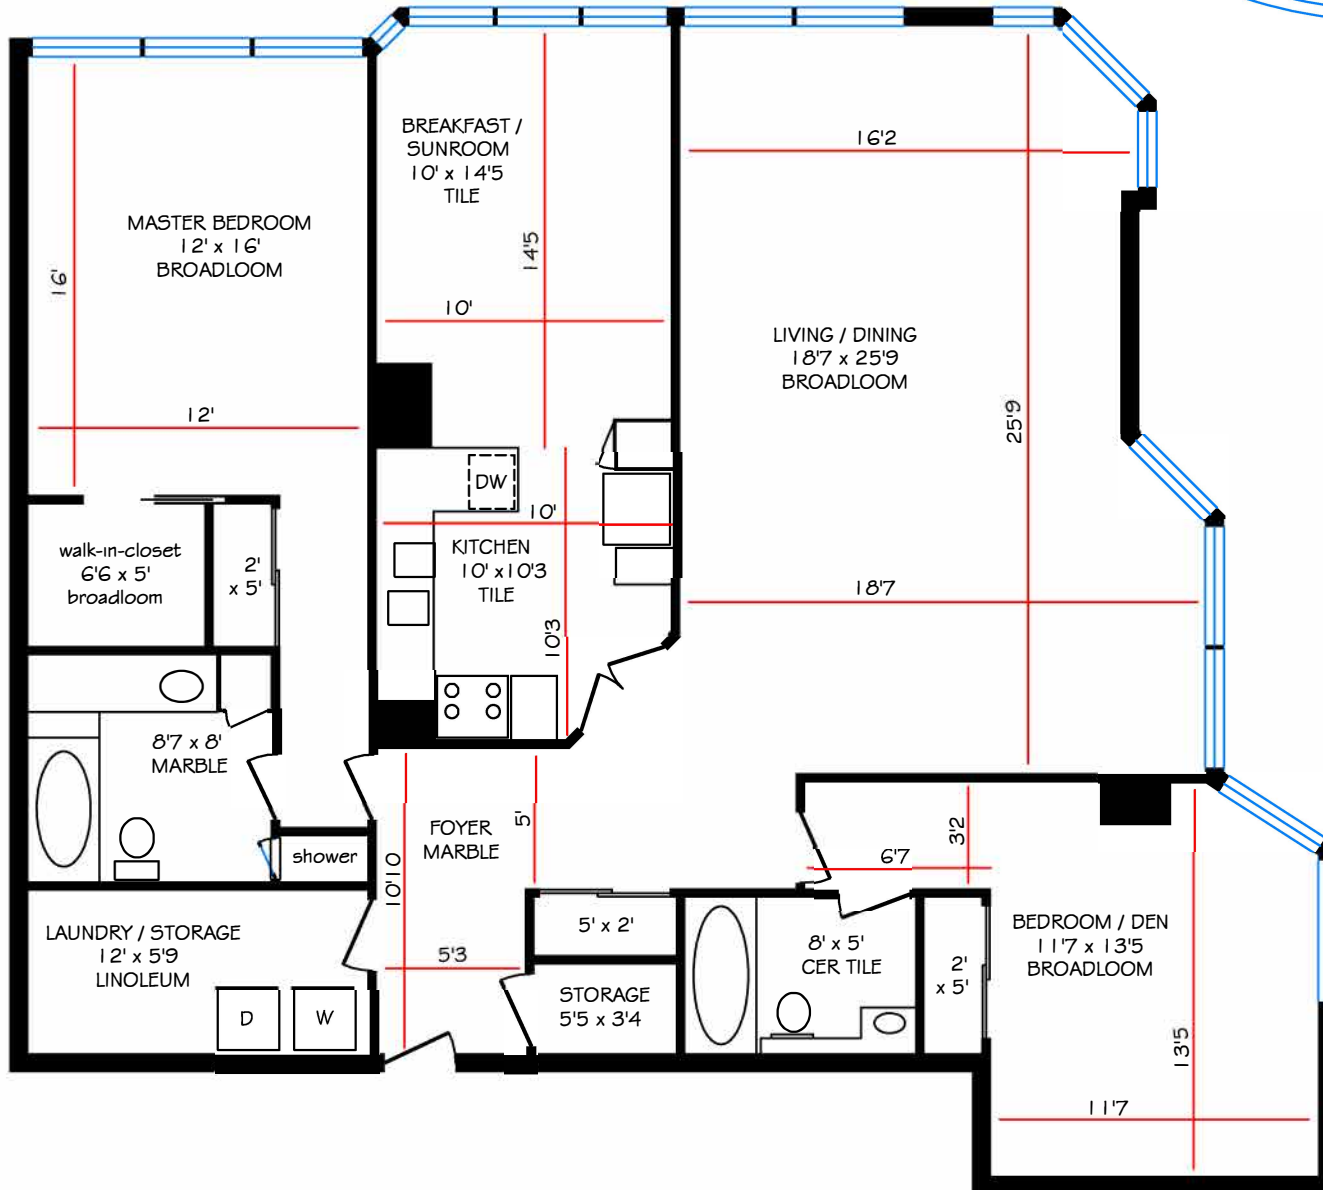

1 Aberfoyle Crescent

The Prince Edward Suite

Total area of unit is 1626 sq ft

Myron Dylinsky
Sales Representative
Royal LePage Real Estate Services
Tel (416) 236-1871

No warranty is made or implied as to the accuracy of the information contained herein