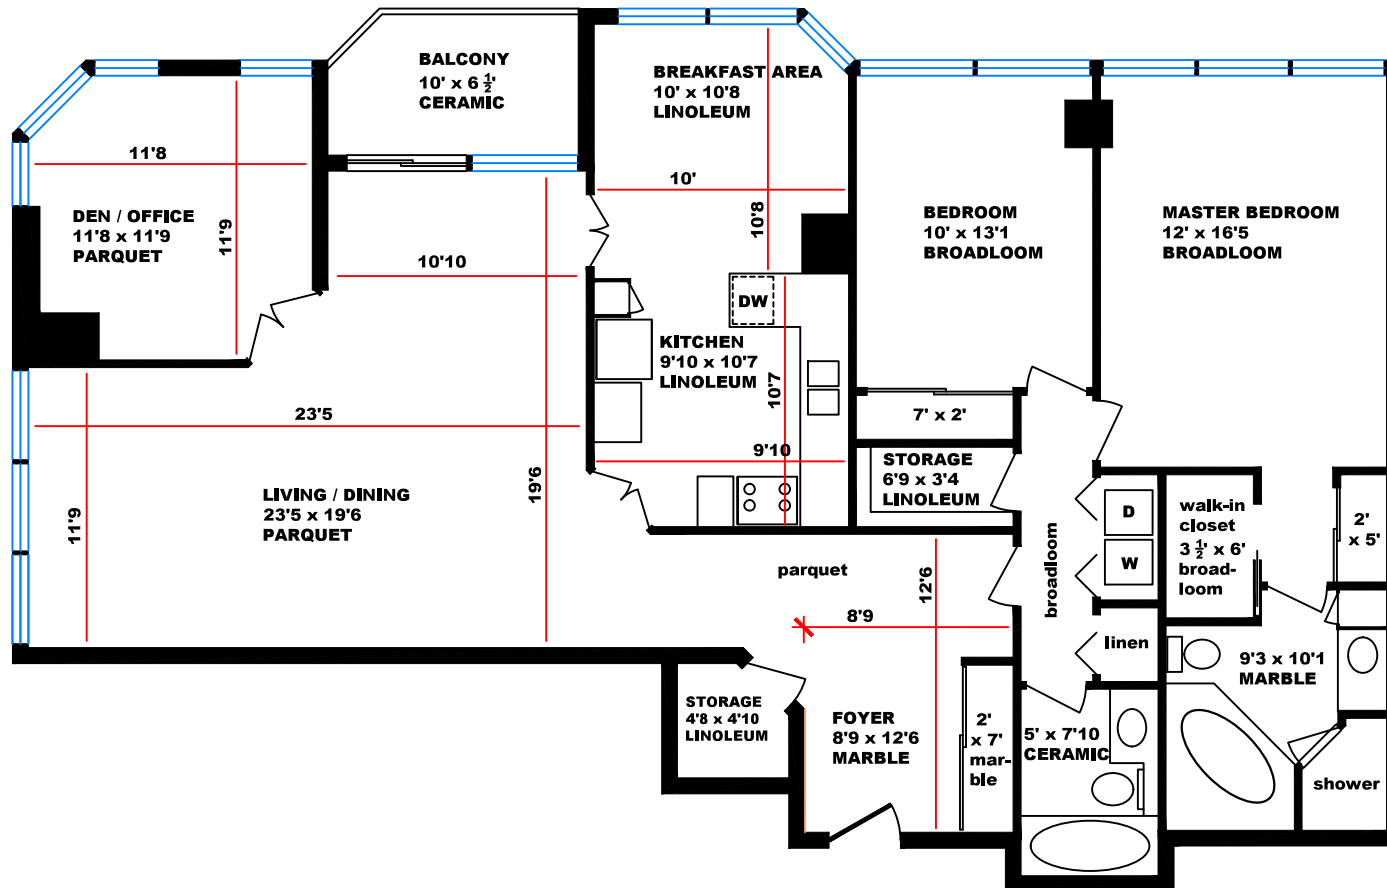

# 1 Aberfoyle Crescent Unit 508

Total area of unit is 1643 sq ft

Area of balcony is 65 sq ft

**Myron Dylinsky**  
**Sales Representative**  
**Royal LePage Real Estate Services**  
**Tel (416) 236-1871**

No warranty is made or implied as to the accuracy of the information contained herein

Ceiling height is eight feet throughout except in the washroom where it is seven feet

**See Virtual Tour  
On Your Phone**

Powered by MyVirtual Listings.com

**Willow Tree Floor Plans**  
**H - 416 767-8175 C - 647 234-4467**